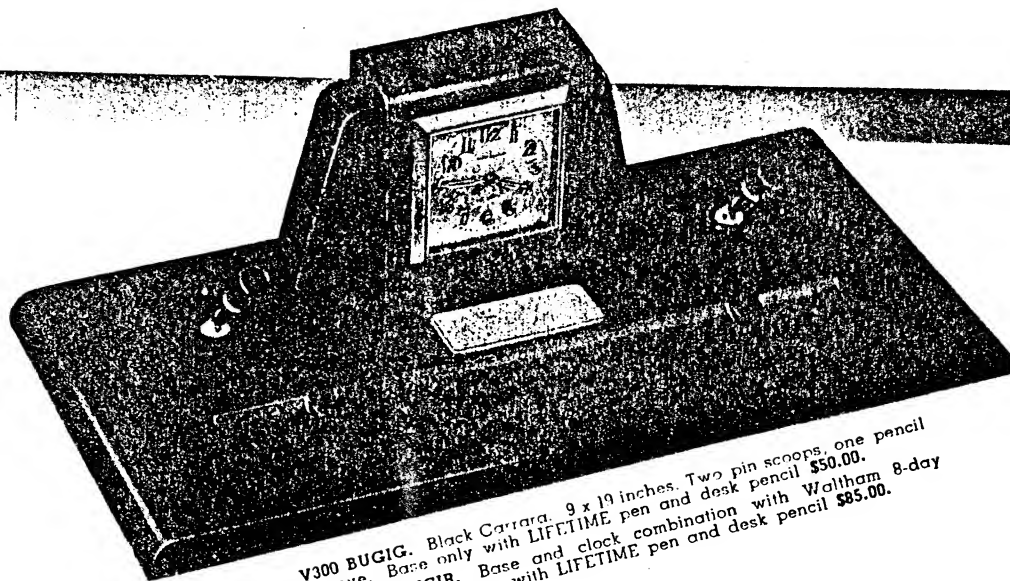

V300 BUGIG. Black Carrara. 9 x 19 inches. Two pin scoops, one pencil groove. Base only with LIFETIME pen and desk pencil $50.00.
V300-567 GICIR. Base and clock combination with Waltham 8-day movement as shown with LIFETIME pen and desk pencil $85.00.